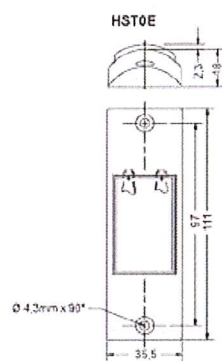

HST0E, HST40E

For direct wall installation or with mounting adapter for handrails with 40mm diameter.
Raised touch surface aids visually impaired passengers.

Mounting adapter

HST30E, HST32E, HST35E

For handrail installation with 35mm of diameter. The installation at rails with diameter of 30mm or 32mm is possible with a mounting adapter. Raised touch surface aids visually impaired passengers.