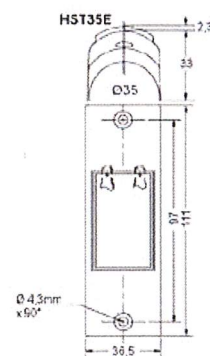

HST0E, HST40E

For direct wall installation or with mounting adapter for handrails with 40mm diameter.
Raised touch surface aids visually impaired passengers.

Mounting adapter

HST30E, HST32E, HST35E

For handrail installation with 35mm of diameter. The installation at rails with diameter of 30mm or 32mm is possible with a mounting adapter. Raised touch surface aids visually impaired passengers.