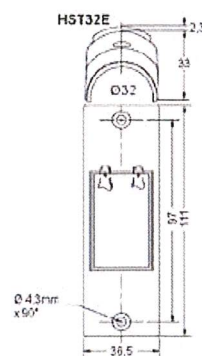

HST0E, HST40E

For direct wall installation or with mounting adapter for handrails with 40mm diameter.
Raised touch surface aids visually impaired passengers.

Mounting adapter

HST30E, HST32E, HST35E

For handrail installation with 35mm of diameter. The installation at rails with diameter of 30mm or 32mm is possible with a mounting adapter. Raised touch surface aids visually impaired passengers.