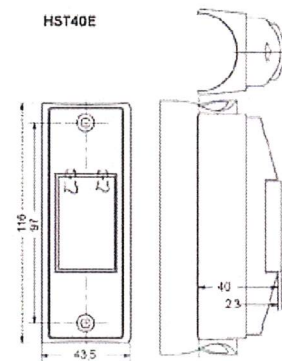

HST0E, HST40E

For direct wall installation or with mounting adapter for handrails with 40mm diameter.
Raised touch surface aids visually impaired passengers.

Mounting adapter

HST30E, HST32E, HST35E

For handrail installation with 35mm of diameter. The installation at rails with diameter of 30mm or 32mm is possible with a mounting adapter. Raised touch surface aids visually impaired passengers.