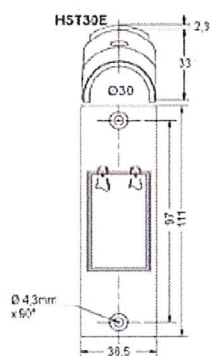

HST0E, HST40E

For direct wall installation or with mounting adapter for handrails with 40mm diameter.
Raised touch surface aids visually impaired passengers.

Mounting adapter

HST30E, HST32E, HST35E

For handrail installation with 35mm of diameter. The installation at rails with diameter of 30mm or 32mm is possible with a mounting adapter. Raised touch surface aids visually impaired passengers.