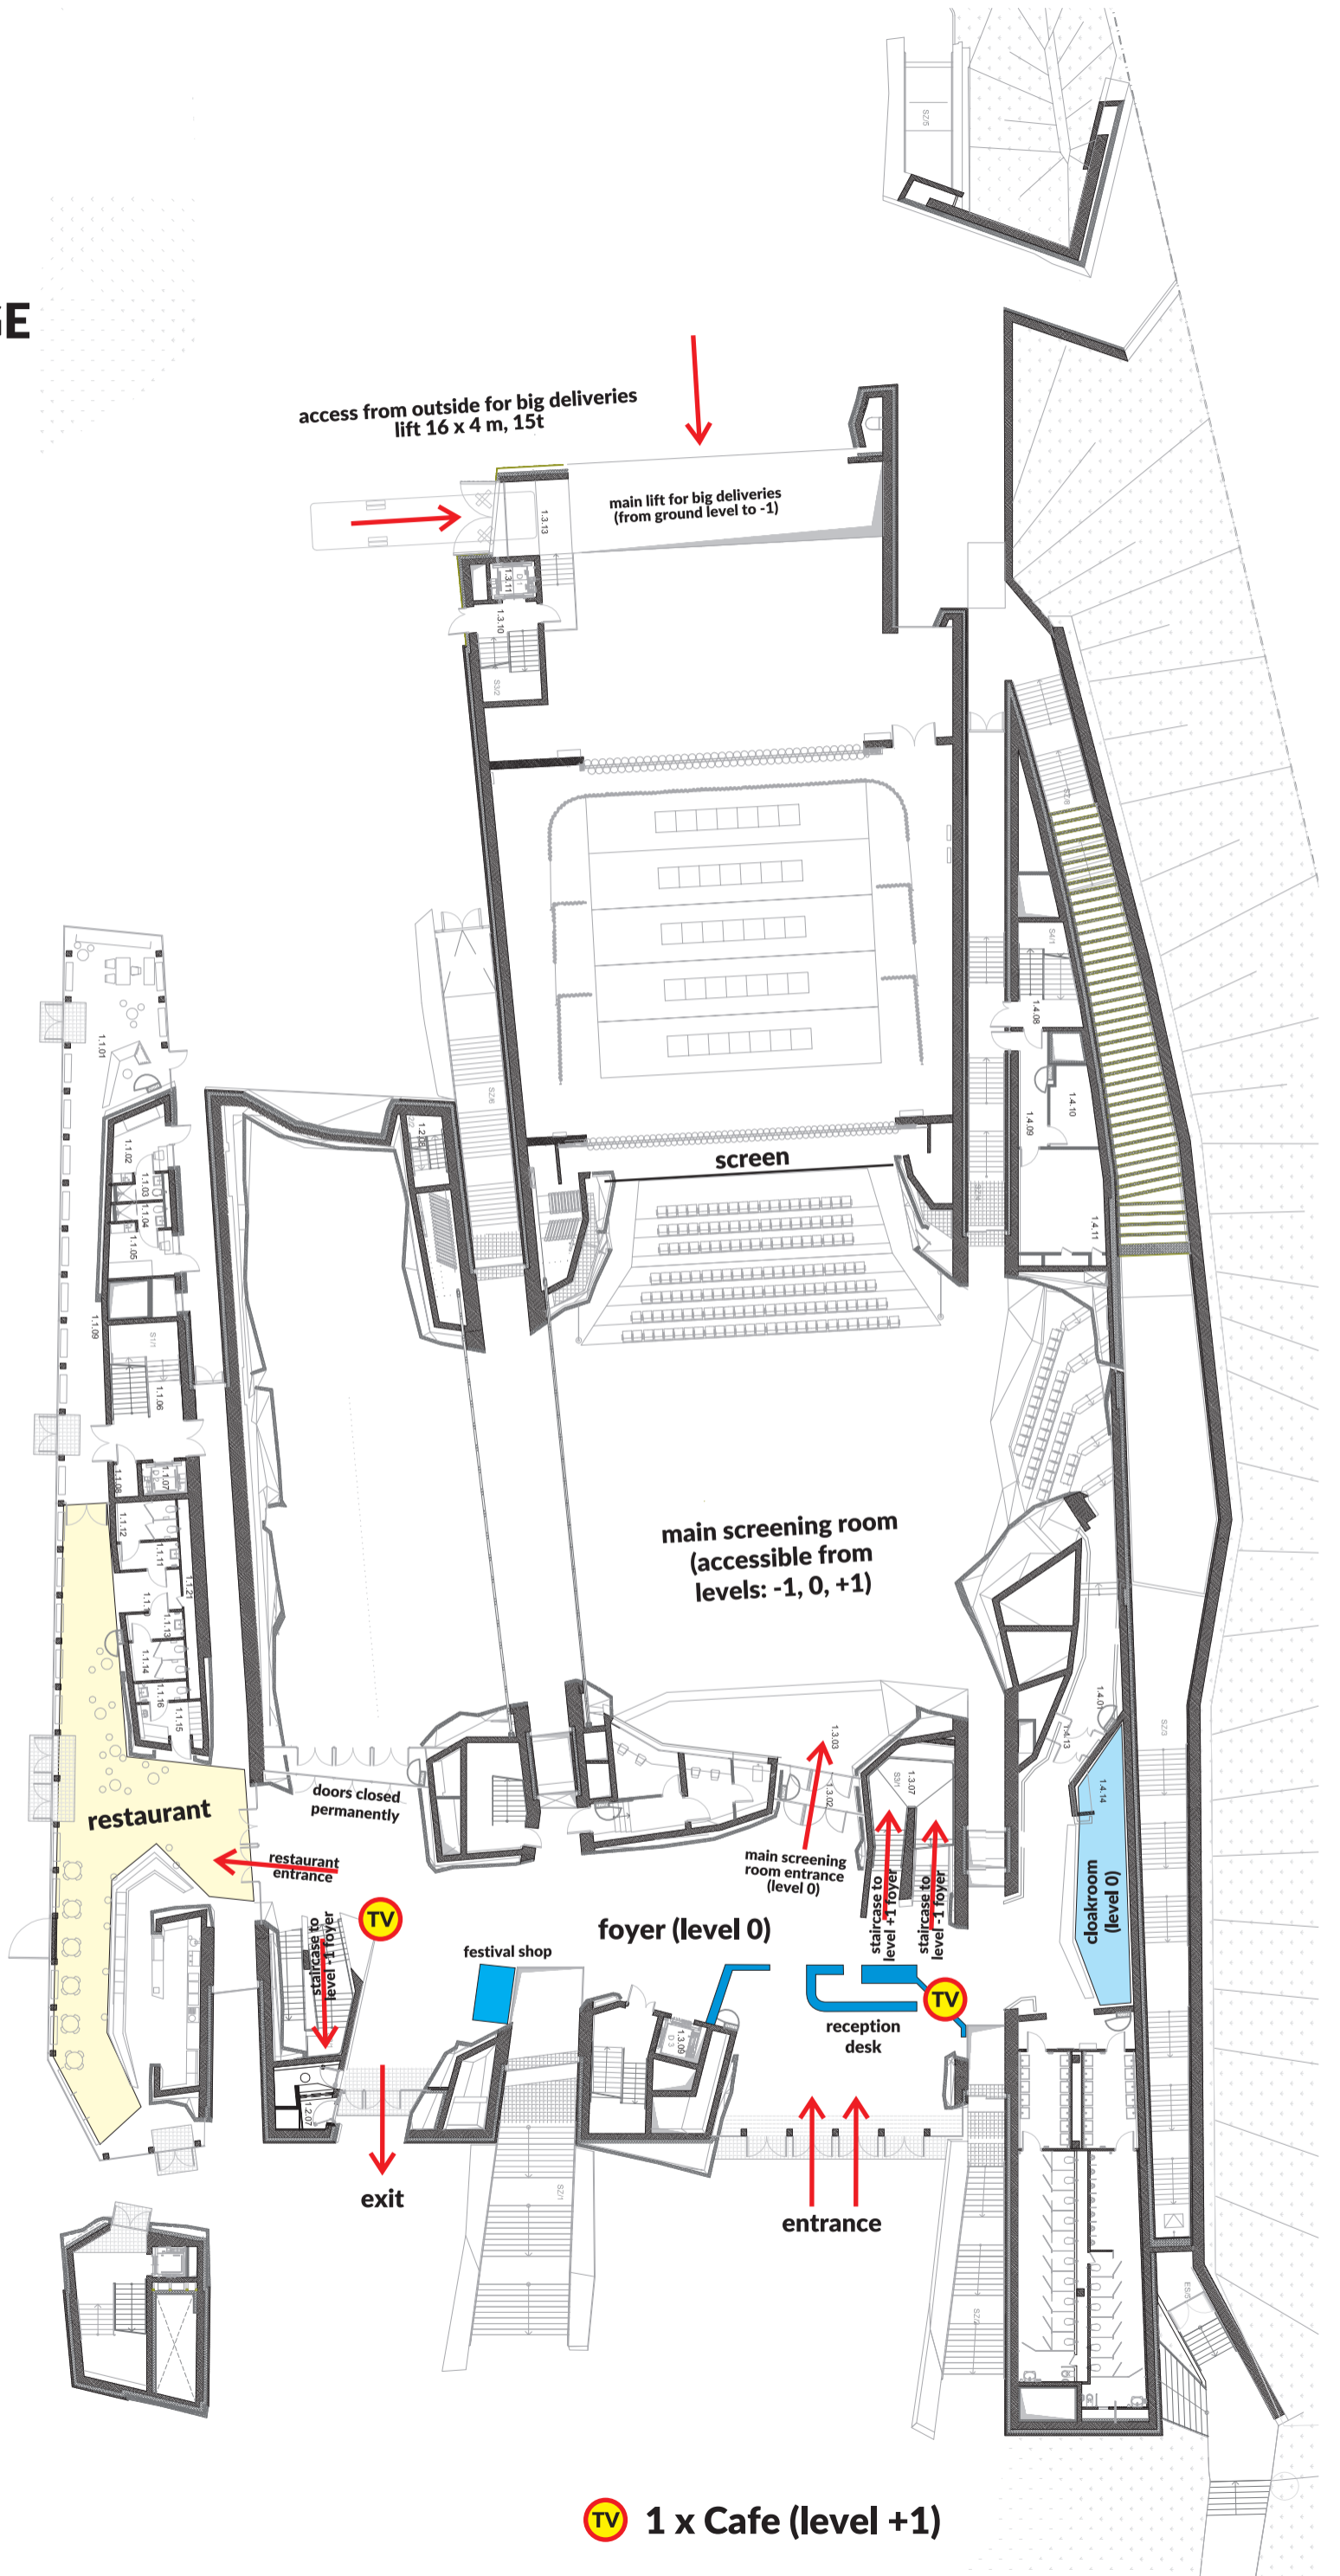

CKK Jordanki

EnergaCAMERIMAGE Festival Centre

level -1 (below the ground)

Festival TV

CKK Jordanki

EnergaCAMERIMAGE Festival Centre

level 0 (ground level)

Festival TV

TV 1 x restaurant

TV 1 x Cafe (level +1)