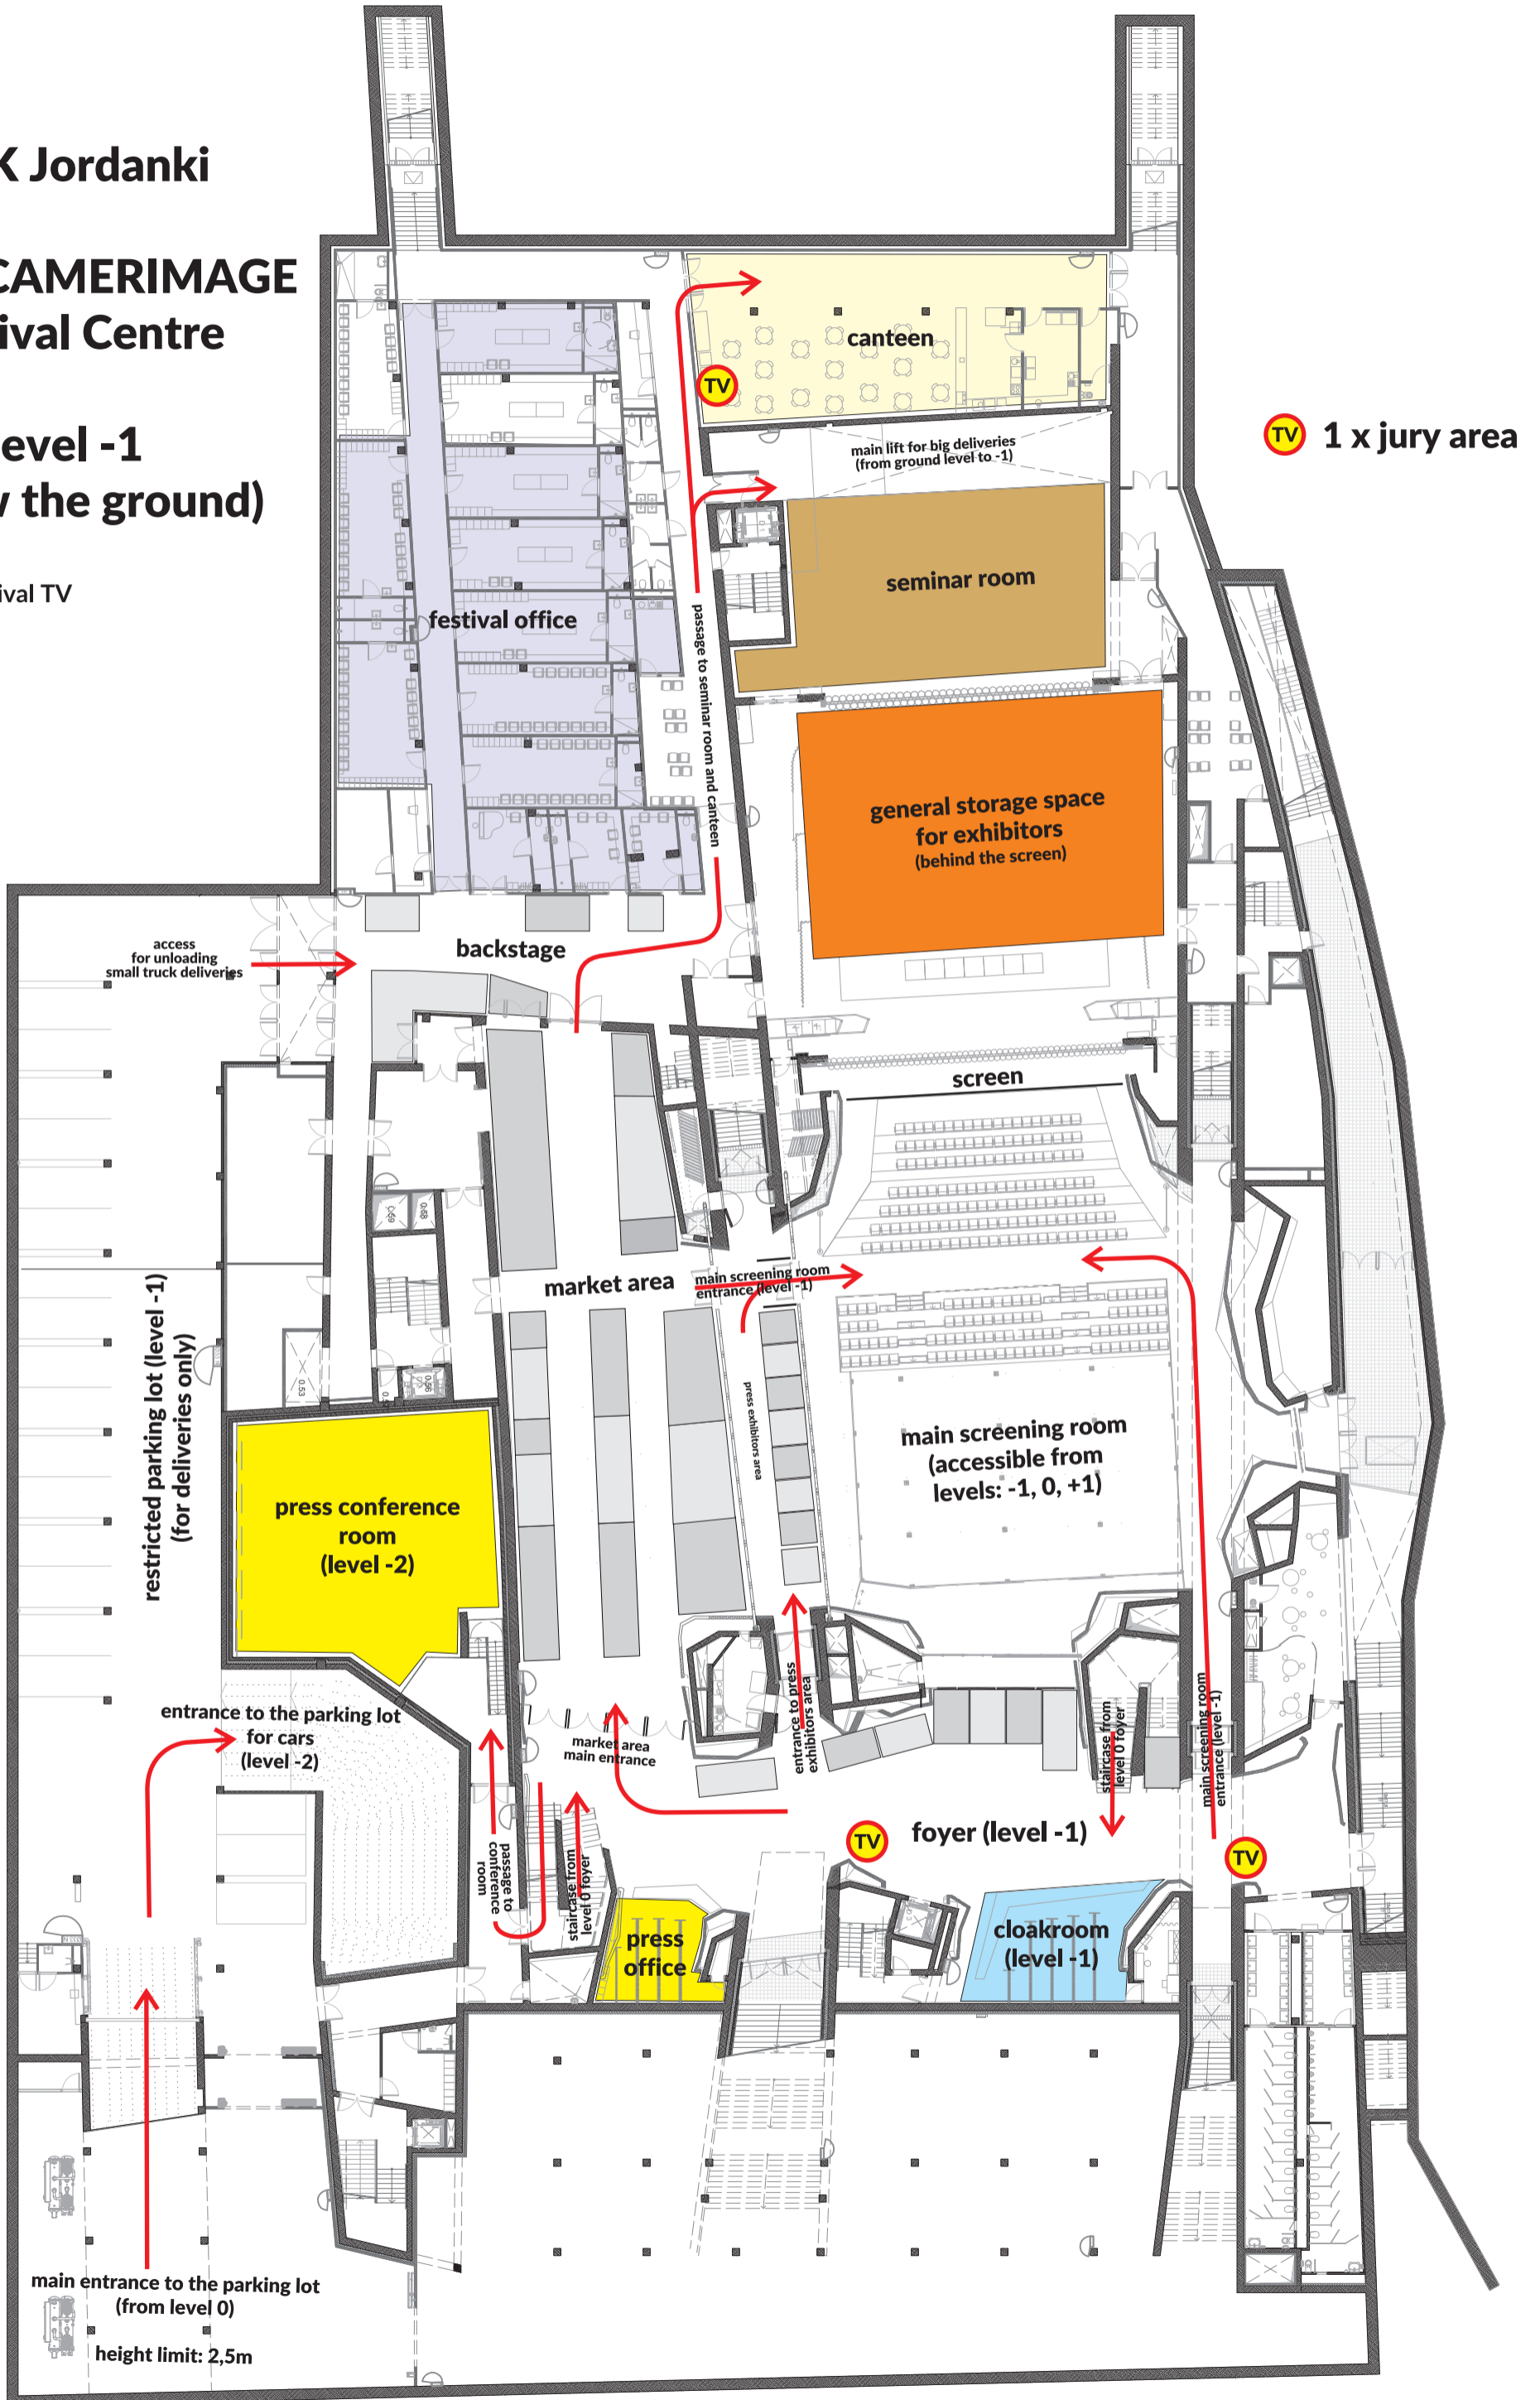

CKK Jordanki

EnergaCAMERIMAGE Festival Centre

level -1 (below the ground)

Festival TV

CKK Jordanki

EnergaCAMERIMAGE Festival Centre

level 0 (ground level)

Festival TV

TV 1 x restaurant

TV 1 x Cafe (level +1)